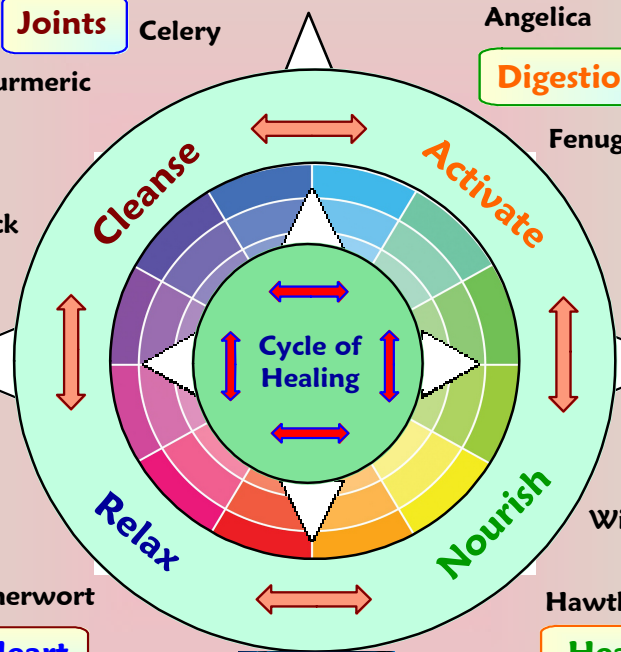

CYCLE OF HEALING

Dandelion
Burdock Golden Seal
Liver Barberry

Feverfew Cayenne Bayberry
Prickly Ash **Circulation**
Cinnamon Ginkgo biloba

St Mary's Celandine Elecampane
Globe artichoke Golden Rod Thyme
Mullein **Lungs**

Ginkgo Kola nut Basilicum
Cleavers Poke Root White horehound Bacopa **Brain** Rosemary Garlic Echinacea Myrrh

Blood Red Clover Damiana St John's Barberry **Immunity**

Nettles Sarsaparilla Birch leaf Devil's claw
Juniper Uva-ursi Willow **Joints** Celery
Turmeric

Angelica Golden Seal Elder
Digestion Gentian Boneseet
Ginger

Kidneys Dandelion Lf Corn silk
Plantago Yellow Dock

Fenugreek Vitex Black Cohosh
Sage **Hormones** Rue
Epimedium

Wormwood **Bowel** Cascara

Licorice Wild Cherry Dong Quai Paeony
Lungs Licorice **Hormones**